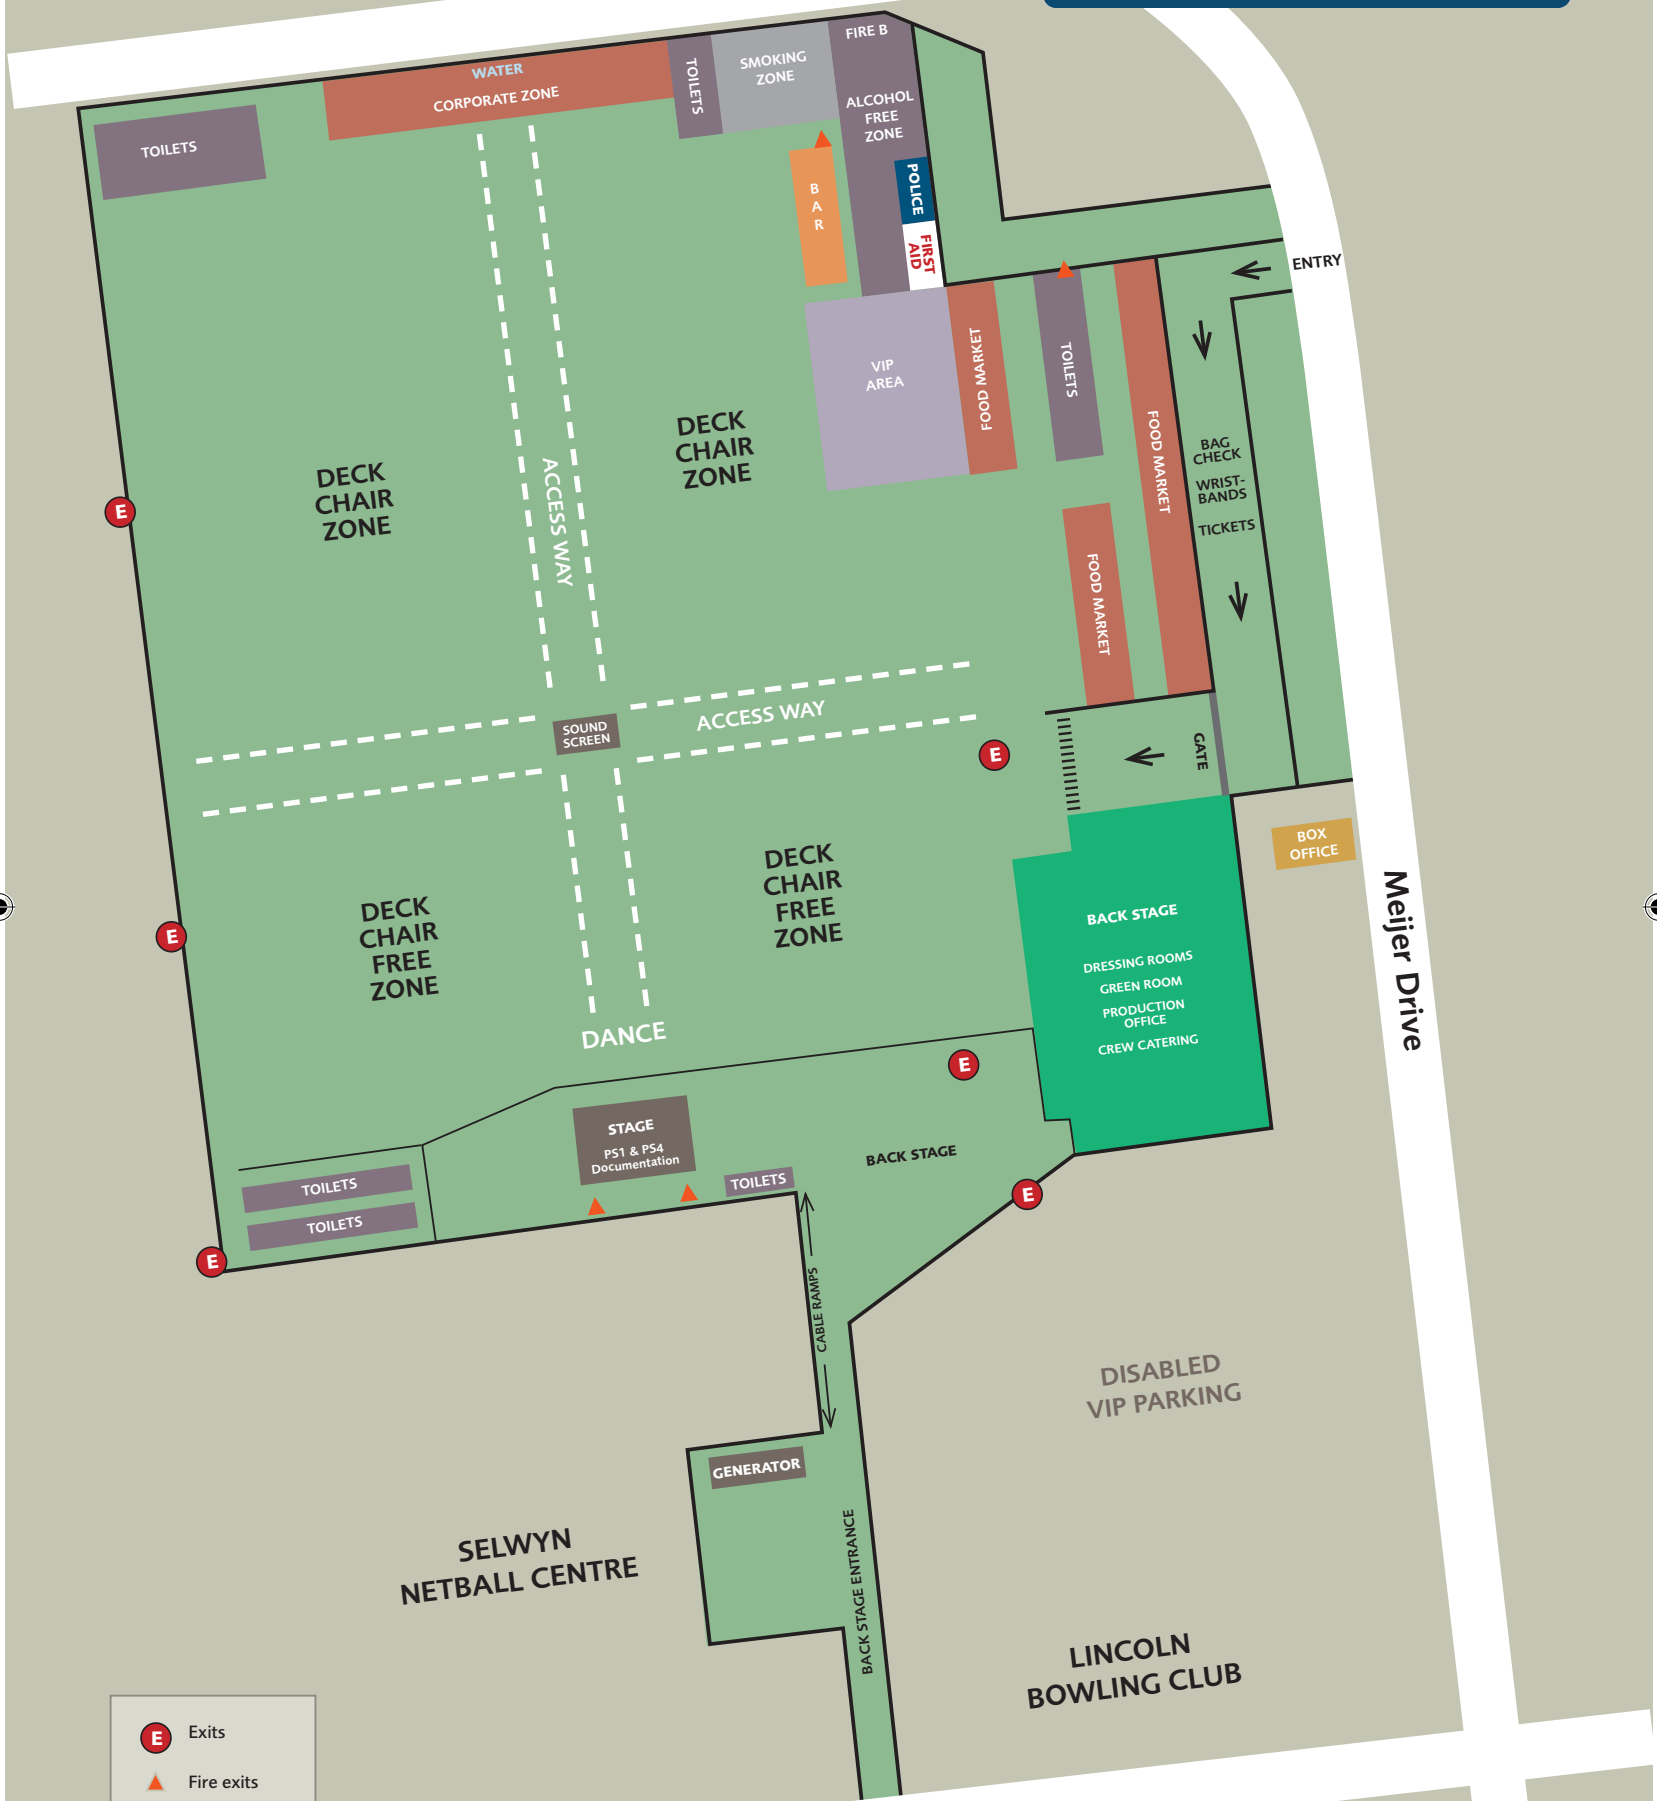

LONG WHITE SELWYN VODKA SOUNDS

Meijer Drive

- E** Exits
- ▲** Fire exits

LINDUM PLACE

MAHOE RESERVE

LINCOLN PRIMARY SCHOOL

LINCOLN HIGH SCHOOL

LINCOLN GOLF CLUB

BOUNDARY ROAD

CAR PARK

BUS DROP OFF/PICK UP

B

WALKWAY

WALKWAY

TOILET

MEIJER DRIVE

LINCOLN PARK