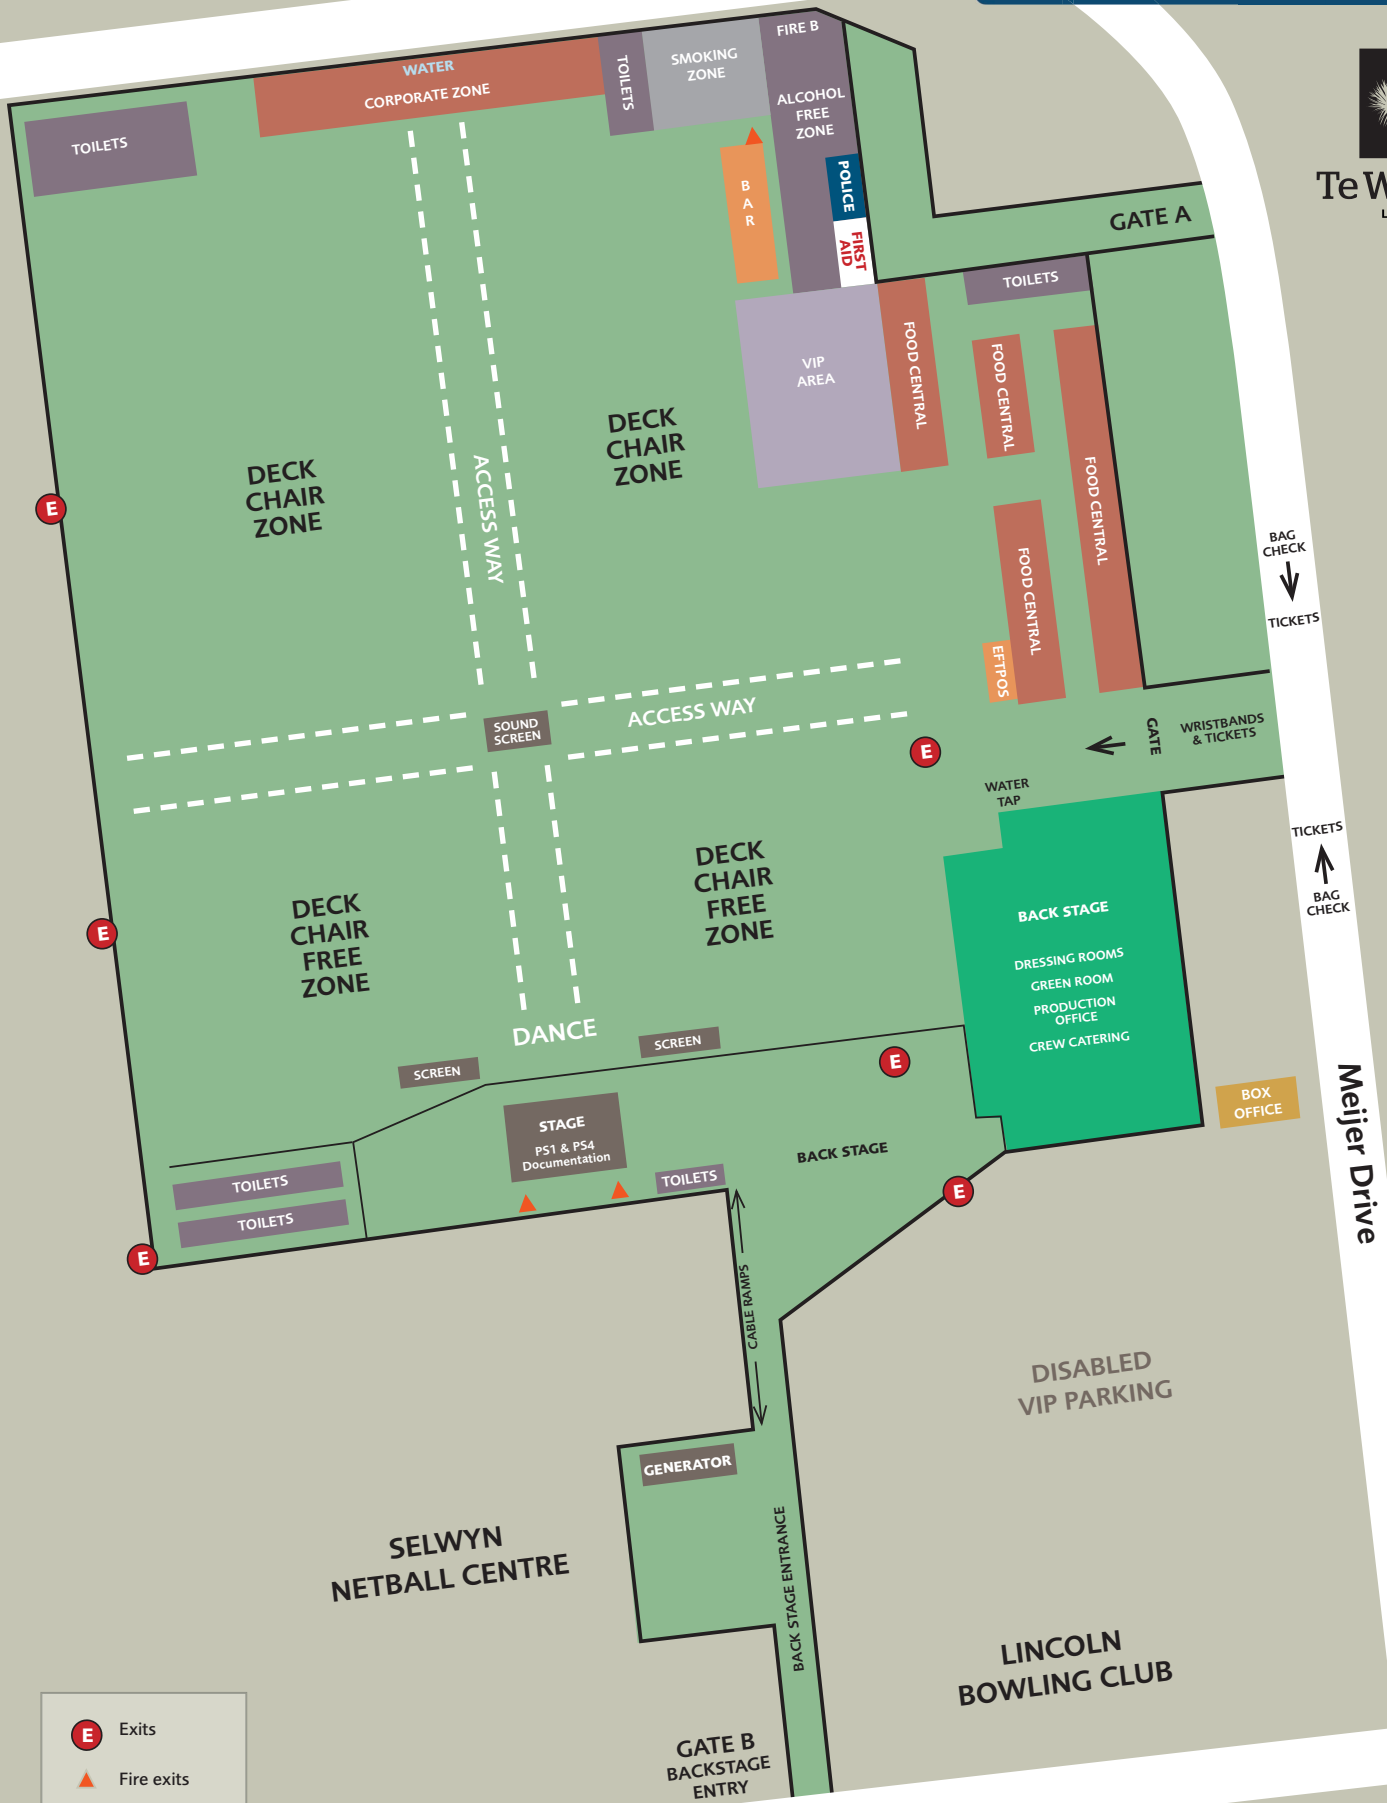

LONG
WHITE
VODKA

SELWYN
SOUNDS

Te Whāriki
LINCOLN

- E** Exits
- ▲** Fire exits

BAG CHECK
↓
TICKETS

TICKETS
↑
BAG CHECK

Meijer Drive

LINDUM PLACE

MAHOE RESERVE

LINCOLN PRIMARY SCHOOL

LINCOLN HIGH SCHOOL

LINCOLN GOLF CLUB

BOUNDARY ROAD

CAR PARK

BUS DROP OFF/PICK UP

WALKWAY

WALKWAY

TOILET

MEIJER DRIVE

LINCOLN PARK

GATE B

Backstage Entry - North Belt
 VIP parking - Meijer Drive

VENUE to BLACK DOOR	500m
VENUE to LINCOLN MOTEL	350m
VENUE to FAMOUS GROUSE	400m
LINCOLN MOTEL to BLACK DOOR	300m
FAMOUS GROUSE to BLACK DOOR	50m